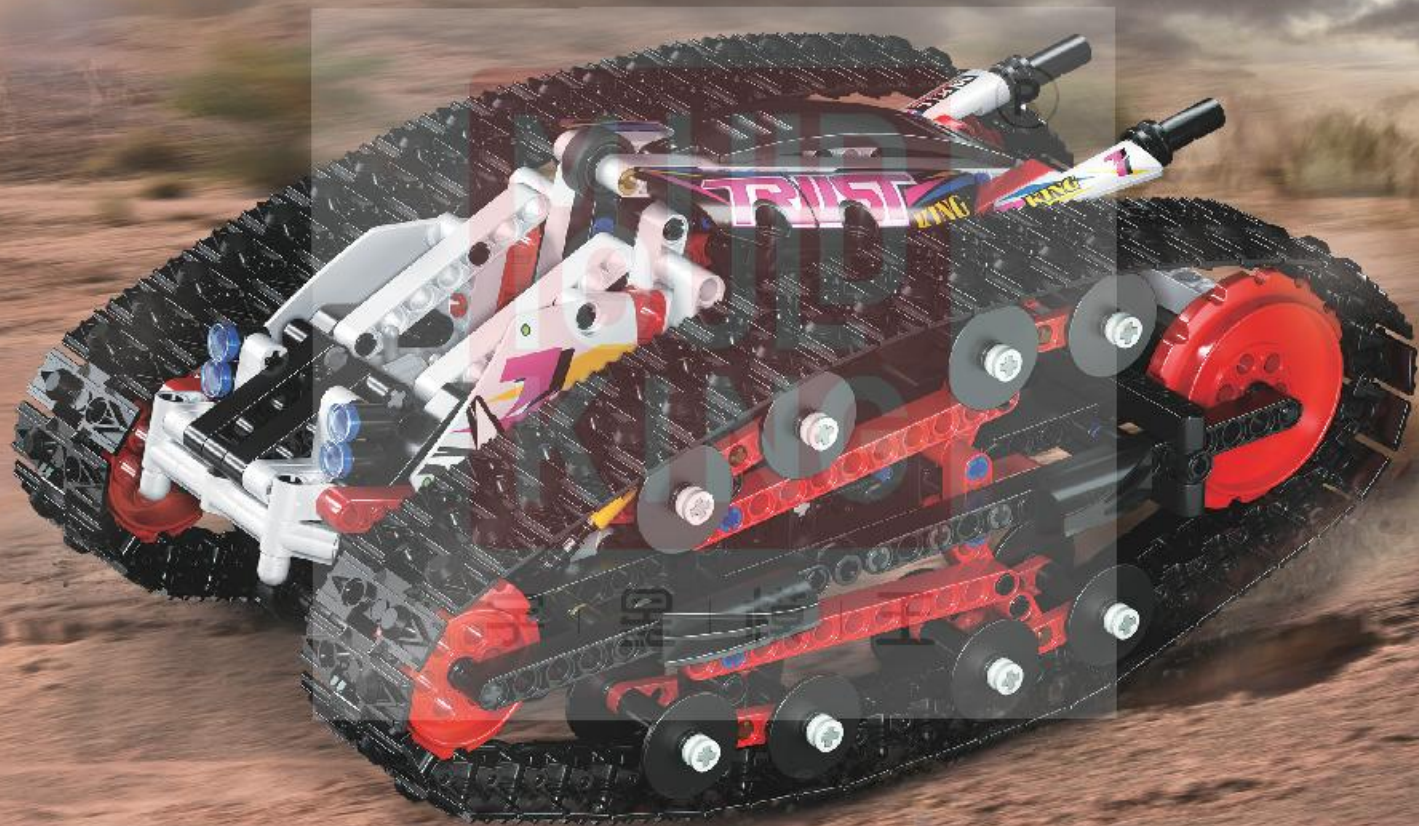

**MULD
KING**

宇 | 星 | 模 | 王

®

百变积动系列
POWER BRICK **NO.双面车**
Double-sided vehicle

13154 | 836+ Pcs/Pzs